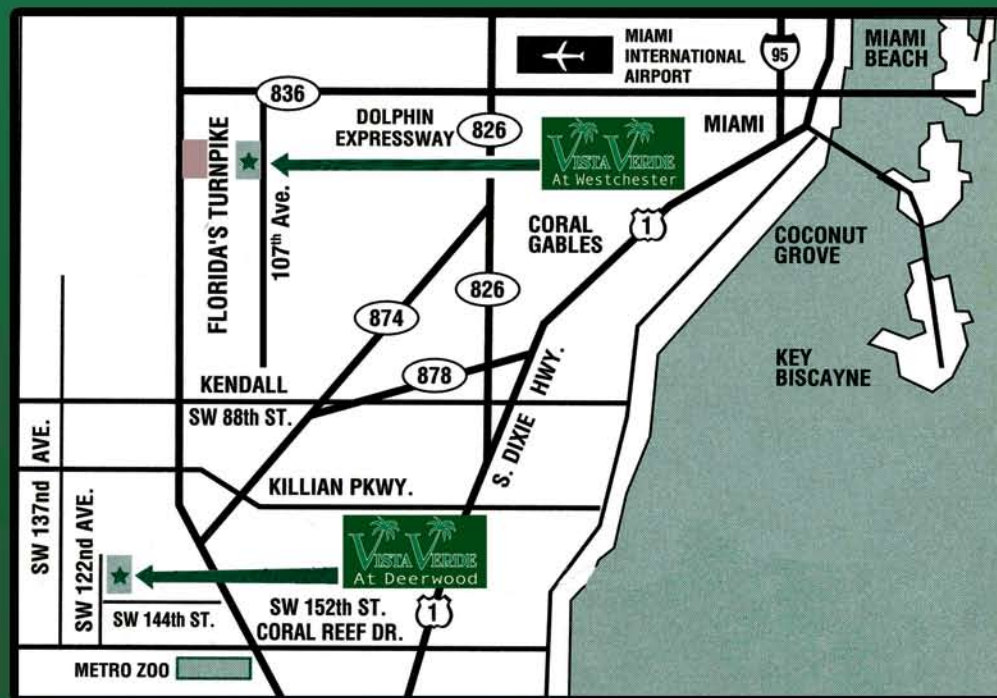

Directions to Vista Verde At Deerwood

Directions:

From South Miami and Coral Gables:

Take US 1 to 878 to 874 to the Florida Turnpike. Exit at SW 152nd St. West to SW 122nd Ave, turn right (north). Continue straight (past SW 144th St.) to the end of cul-de-sac where Vista Verde At Deerwood will be on your right.

From US 1 South of Kendall Drive:

Take SW 152nd St. West to SW 122nd Ave., turn right (north). Continue straight (past SW 144th St.) to end of cul-de-sac where Vista Verde At Deerwood will be on your right.